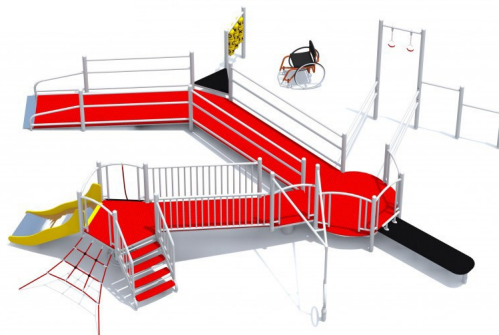

CENTAUR

Code: GK-IN-495503

Description

Multifunctional, integrative set for wheelchair users and fully ability children. Color of construction is grey, color of the floor is red. Construction is made of galvanized steel and powder painted, the surface of the slide is made of stainless steel, sides of the slide and both roofs made of HDPE material; floor made of PE material.

Playground device consists of

- 1x tower without roof
- 1x wavy slide
- 1x round platform
- 1x entrance platform with banisters
- 2x bridges with banisters
- 1x rotating circle
- 3x bars with handle
- 1x board with rotating element to play game "Tic Tac Toe"
- 1x entrance ramp with rope
- 1x stairs with banisters
- 1x triangle platform
- 1x climbing net
- 1x long platform which could be bench for exercise

Product details

- Dimensions: 9,17 x 7,37 x 2,30m
- Safety area: 10,49 x 12,46m
- Free fall height: 1,20m
- Age: > 3 years

- Certificate confirming compatibility with norm EN 1176

Materials

Construction made of galvanized steel and powder painted. Platform made of PE material with anti-slip elements on it. Ropes with diameter 16mm, connection for the ropes - plastic. The slide made of stainless steel and sides of slide made of HDPE material with thickness 19mm.