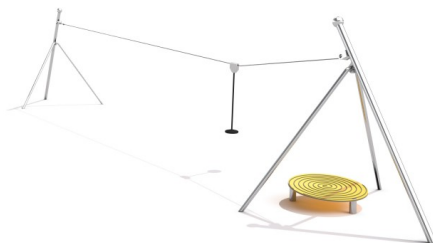

## Description

Stainless steel cableway with starting platform. Rubber seat is suspended on steel rope. Length of cableway 20 m.

Provides great fun for young and older children.

\* All stainless steel Limako products are available in galvanized and powder painted version.

## Playground device consists of

- 1x seat
- 1x line
- 2x 3-legs towers connected with each other by the line
- 1x starting platform

## Product details

- Dimensions: 25,42 x 4,57 x 4,50 m
- Safety area: 24,73 x 4,00 m
- Free fall height: 0,99 m
- Age: above 3 years
- Certificate confirming compatibility with norm EN 1176

## Materials

Construction made of stainless steel. The platform made of HPL material.

All images are for illustration purpose only and may vary from the actual product.