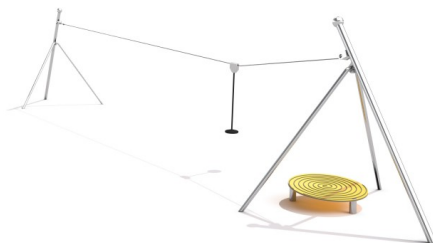

TRANSIRO - 25

Code: K1101-25

Description

Stainless steel cableway with starting platform. Rubber seat is suspended on steel rope. Length of cableway 25 m.

Provides great fun for young and older children.

* All stainless steel Limako products are available in galvanized and powder painted version.

Playground device consists of

- 1x seat
- 1x line
- 2x 3-legs towers connected with each other by the line
- 1x starting platform

Product details

- Dimensions: 30,42 x 4,57 x 4,65 m
- Safety area: 29,73 x 4,00 m
- Free fall height: 0,99 m
- Age: above 3 years
- Certificate confirming compatibility with norm EN 1176

Materials

Construction made of stainless steel. The platform made of HPL material.

All images are for illustration purpose only and may vary from the actual product.