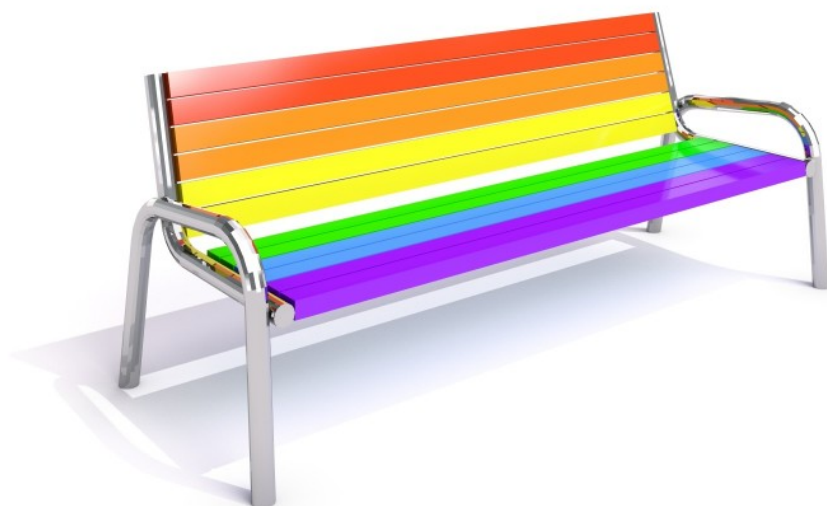

Stainless steel bench 13

Code: KH-01-NX-013

Description

Stainless steel bench with backrest and armrests. Seat and backrest made of steel profiles, painted in colours of rainbow. The bench keeps elegant and simple look of urban furniture.

Product details

- Dimensions (LxWxH): 2,0 x 0,7 x 0,77 m
- Seat dimension (LxWxH): 1,8 x 0,43 x 0,4 m

Materials

The frame of bench is made of stainless steel. The seat and backrest are made of stainless steel plate painted in colours of rainbow.