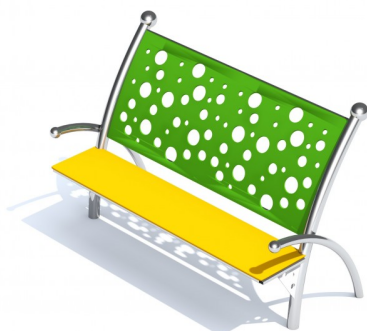

SEGO 2

Code: K902

Description

Playground bench with backrest and handles with stylistics referring to the shapes of the snail and vivid colors. Construction made of stainless steel resistant to weather conditions and intensive use. The seat and backrest made of HDPE material. Thanks to this solution the seat it is not heating during sunny days and is not freezing during the winter. Posts ending with decorating round ball.

* All stainless steel Limako products are available in galvanized and powder painted version.

Playground device consists of

- 1x seat with backrest and handles

Product details

- Dimensions: 1,60 x 0,66 x 1,05 m

Materials

Construction made of stainless steel. The seat and the backrest made of HDPE material.

All images are for illustrative purposes only and may vary from the actual product.