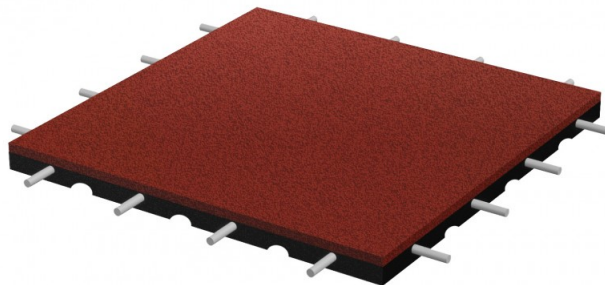

Safety slab 500x500x70 mm

Code: FSP-70

Size: 500x500 mm

Thickness: 70 mm

Freefall height: 2,0 m

Components: SBR rubber granules and polyurethane binder

Perfect for playgrounds, paths, or terraces.

Installation: it's to be fixed without gluing on a stable ground basis. Safety tiles should be connected with installation pins (included)

Available colours:

- black
- red
- green
- gray
- blue