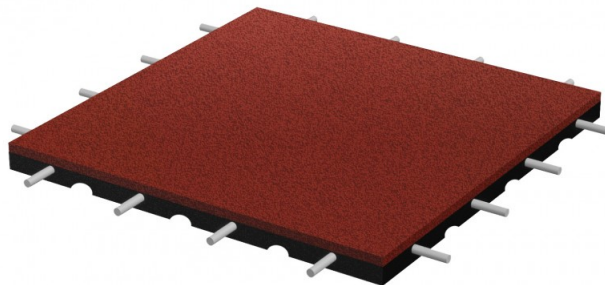

## Safety slab 500x500x75 mm

Code: FSP-75

**Size:** 500x500 mm

**Thickness:** 75 mm

**Freefall height:** 2,4 m

Components: SBR rubber granules and polyurethane binder

Perfect for playgrounds, paths, or terraces.

Installation: it's to be fixed without gluing on a stable ground basis. Safety tiles should be connected with installation pins (included)

### Available colours:

- black
- red
- green
- gray
- blue