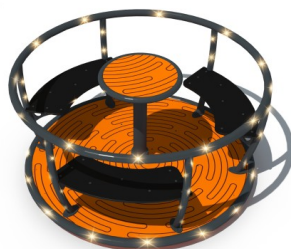

TORNADO LUMO PLAY

Code: GM0147-1p-LP

Description

Innovative roundabout with LUMO PLAY function! This fun-filled ride features an impressive combination of light and sound, powered entirely by its motion. With colourful LED lights on the metal handles and the rim of the floor, you will see magic in kids' eyes. The Carousel, with a diameter of 1.33 m, is equipped with three seats and a drive handle.

To activate the lighting and music functions, simply start the roundabout rotating. When the roundabout is not set in motion, it will beep every 5 minutes, accompanied by light illumination.

And the best part? The LUMO PLAY roundabout generates its own electricity from its motion, so no external connection is required. Not only is it an eco-friendly solution, but it also means the fun never has to stop.

But that's not all – with the LUMO PLAY app, users can fully control the roundabout's light and sound features. Change the colour of the LEDs, adjust the volume of the music, and customize your own light show with just a few taps of your smartphone. For added convenience, the app also includes admin settings. This feature allows you to control the sound and light modes fully. For example, if you want to enjoy a peaceful night's sleep, you can totally switch off the sound and light features during certain hours. Once the settings are in place, the roundabout will automatically follow them, so you don't have to worry about adjusting them again.

Playground device consists of

- LUMO PLAY function - lights and sound
- 3 seats
- 1x round frame which could be used as a backrests
- 1x steering wheel

Product details

- Device dimensions (LxWxH): 1.33 x 1.33 x 0.73 m
- Safety area: 5.33 x 5.33 m
- Maximum fall height: 1.0 m
- Certificate in accordance with EN 1176-1, 1176-5 safety norm