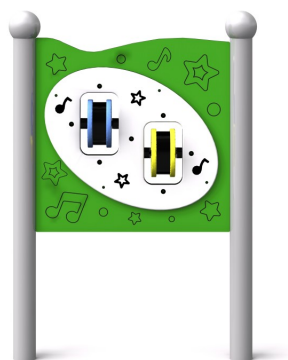

AKUSTICO 1

Code: FR-IN-03

Description

A sensory board for creative play with a sound that enhances the creativity and sensory experience of children, including those in wheelchairs. With hundreds of stainless steel balls spinning on high-quality stainless steel bearings, these drums create a mesmerizing maracas sound that will surely delight and captivate your child. The board's structure is made of powder-coated black steel, weatherproof, and ready for intensive use. The board is made of HDPE plastic. The poles are finished with spherical decorative elements.

With this sensory board, children will be able to develop their fine motor skills, hand-eye coordination, and imagination, all while having fun in a safe and inclusive environment.

If you prefer, you have the option to mount the board directly onto the wall. In this scenario, rather than relying on metal legs for ground-based support, we offer specialised mounting elements designed specifically for wall installation.

Available panel colors: green, yellow, red, blue.

Product details

- Dimensions (LxWxH): 0.90 x 0.10 x 1.25 m
- Safety area: 3.90 x 3.10 m

Materials

- The structure is made of black, powder-coated steel (RAL 9006)
- The board made of HDPE 15 mm
- The playing panel is made of HDPE board
- 2 x maraca drum on stainless steel bearings