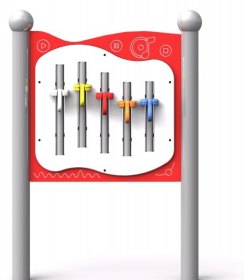

AKUSTICO 2

Code: FR-IN-04

Description

A sensory board for creative play with a sound that enhances the creativity and sensory experience of children, including those in wheelchairs. The five pentatonic tube chimes in CDEGA produce good quality sound that will delight and inspire. The chimes are color-coded to make it easy for children to play music by color, adding an extra dimension of creativity and exploration to the experience. The board's structure is made of powder-coated black steel, weatherproof, and ready for intensive use. The board is made of HDPE plastic. The poles are finished with spherical decorative elements.

With this sensory board, children will be able to develop their fine motor skills, hand-eye coordination, and imagination, all while having fun in a safe and inclusive environment.

If you prefer, you have the option to mount the board directly onto the wall. In this scenario, rather than relying on metal legs for ground-based support, we offer specialised mounting elements designed specifically for wall installation.

Available panel colors: green, yellow, red, blue.

Product details

- Dimensions (LxWxH): 0.90 x 0.10 x 1.25 m
- Safety area: 3.90 x 3.10 m

Materials

- The structure is made of black, powder-coated steel (RAL 9006)
- The board made of HDPE 15 mm
- The playing panel is made of HDPE board
- 5 note pentatonic tube chimes (anodised aluminium with a brushed finish)