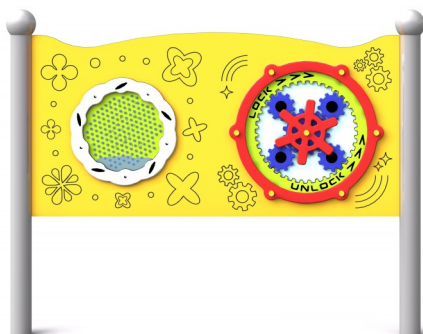

PARO 12

Code: FR-IN-28

Description

A double sensory board for creative play with a sound that enhances the creativity and sensory experience of children, including those in wheelchairs. The equipment has two panels: one with a quickly rotating interactive panel with gears inside and one with stainless steel balls tumbling through the pins while you spin the disk, making a beautiful sound. The board's structure is powder-coated black steel, weatherproof, and ready for intensive use. The board is made of HDPE plastic. The poles are finished with spherical decorative elements.

With this double sensory board, children will be able to develop their fine motor skills, hand-eye coordination, and imagination, all while having fun in a safe and inclusive environment.

If you prefer, you have the option to mount the board directly onto the wall. In this scenario, rather than relying on metal legs for ground-based support, we offer specialised mounting elements designed specifically for wall installation.

Available panel colors: green, yellow, red, blue.

Product details

- Dimensions (LxWxH): 1.65 x 0.10 x 1.25 m
- Safety area: 4.65 x 3.10 m

Materials

- The structure is made of black, powder-coated steel (RAL 9006)
- The board made of HDPE 15 mm
- The playing panel is made of HDPE board
- Shatter-proof polycarbonate window

- Polycarbonate windows
- Stainless steel ball bearings

All images are for illustration purpose only and may vary from the actual product.