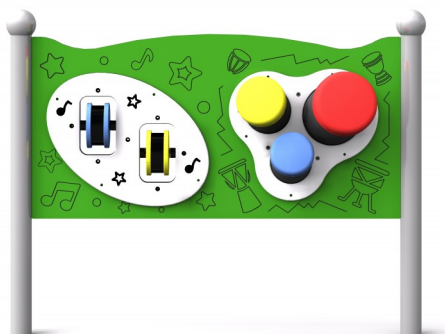

PARO 2

Code: FR-IN-18

Description

A double sensory board for creative play with a sound that enhances the creativity and sensory experience of children, including those in wheelchairs. The equipment has two panels: the first panel features bongos that are resistant to intensive use and produce excellent sound, providing a durable and high-quality musical experience. The second panel includes two colorful drums that create the sound of maracas, adding a fun and engaging element to the musical play. The board's structure is powder-coated black steel, weatherproof, and ready for intensive use. The board is made of HDPE plastic. The poles are finished with spherical decorative elements.

With this double sensory board, children will be able to develop their fine motor skills, hand-eye coordination, and imagination, all while having fun in a safe and inclusive environment.

If you prefer, you have the option to mount the board directly onto the wall. In this scenario, rather than relying on metal legs for ground-based support, we offer specialised mounting elements designed specifically for wall installation.

Available panel colors: green, yellow, red, blue.

Product details

- Dimensions (LxWxH): 1.65 x 0.10 x 1.25 m
- Safety area: 4.65 x 3.10 m

Materials

- The structure is made of black, powder-coated steel (RAL 9006)
- The board made of HDPE 15 mm
- The playing panel is made of HDPE board

- 3 x bongo sizes for different sounds
- 2 x maraca drum on stainless steel bearings

All images are for illustration purpose only and may vary from the actual product.