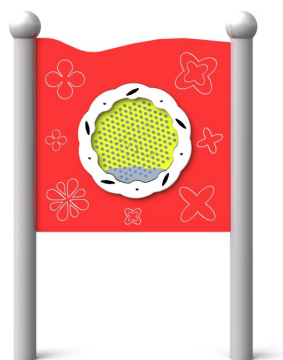

# SENSA 4

Code: FR-IN-09

## Description

A sensory board for creative play with a sound that enhances the creativity and sensory experience of children, including those in wheelchairs. Featuring tumbling stainless steel balls that roll through the pins while you spin the disk, this device produces a beautiful sound that will surely delight and captivate. The board's structure is made of powder-coated black steel, weatherproof, and ready for intensive use. The board is made of HDPE plastic. The poles are finished with spherical decorative elements.

With this sensory board, children will be able to develop their fine motor skills, hand-eye coordination, and imagination, all while having fun in a safe and inclusive environment.

If you prefer, you have the option to mount the board directly onto the wall. In this scenario, rather than relying on metal legs for ground-based support, we offer specialised mounting elements designed specifically for wall installation.

Available panel colors: green, yellow, red, blue.