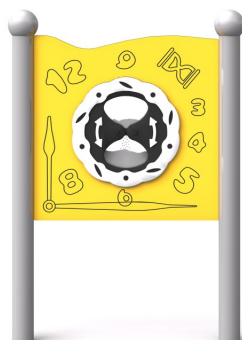

## Description

A sensory board for creative play with a sound that enhances the creativity and sensory experience of children, including those in wheelchairs. It includes thousands of tiny stainless steel balls that drop from the top to the bottom, providing a mesmerizing visual and tactile experience. Additionally, the board consists of an easy-to-use, rotating hourglass that can be set and reset for timed activities with a 30-second interval. The board's structure is made of powder-coated black steel, weatherproof, and ready for intensive use. The board is made of HDPE plastic. The poles are finished with spherical decorative elements.

With this sensory board, children will be able to develop their fine motor skills, hand-eye coordination, and imagination, all while having fun in a safe and inclusive environment.

If you prefer, you have the option to mount the board directly onto the wall. In this scenario, rather than relying on metal legs for ground-based support, we offer specialised mounting elements designed specifically for wall installation.

## Product details

- Dimensions (LxWxH): 0.90 x 0.10 x 1.25 m
- Safety area: 3.90 x 3.10 m