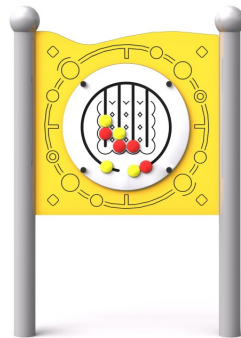

SENSA 9

Code: FR-IN-14

Description

A sensory board for creative play with a sound that enhances the creativity and sensory experience of children, including those in wheelchairs. It features a panel with round elements that can be moved along designated tracks in different directions, providing an interactive and stimulating experience. The board's structure is powder-coated black steel, weatherproof, and ready for intensive use. The board is made of HDPE plastic. The poles are finished with spherical decorative elements.

With this sensory board, children will be able to develop their fine motor skills, hand-eye coordination, and imagination, all while having fun in a safe and inclusive environment.

If you prefer, you have the option to mount the board directly onto the wall. In this scenario, rather than relying on metal legs for ground-based support, we offer specialised mounting elements designed specifically for wall installation.

Available panel colors: green, yellow, red, blue.

Product details

- Dimensions (LxWxH): 0.90 x 0.10 x 1.25 m
- Safety area: 3.90 x 3.10 m

Materials

- The structure is made of black, powder-coated steel (RAL 9006)
- The board made of HDPE 15 mm
- The playing panel is made of HDPE board
- No loose pieces to worry about
- T-slot channels