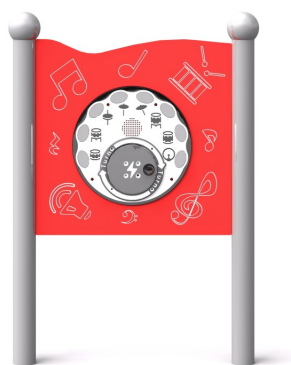

## Description

A sensory board for creative play with a sound that enhances the creativity and sensory experience of children, including those in wheelchairs. Featuring stainless steel touch buttons that produce various sounds, including ride cymbal, crash cymbal, hi-hat cymbal, toms, floor tom, bass drum, and snare drum sounds, these drums offer endless possibilities for creative musical expression. The keys make sounds after turning the wheel. The board's structure is made of powder-coated black steel, weatherproof, and ready for intensive use. The board is made of HDPE plastic. The poles are finished with spherical decorative elements.

With this sensory board, children will be able to develop their fine motor skills, hand-eye coordination, and imagination, all while having fun in a safe and inclusive environment.

If you prefer, you have the option to mount the board directly onto the wall. In this scenario, rather than relying on metal legs for ground-based support, we offer specialised mounting elements designed specifically for wall installation.

Available panel colors: green, yellow, red, blue.

## Materials

- The structure is made of black, powder-coated steel (RAL 9006)
- The board made of HDPE 15 mm
- The playing panel is made of HDPE board

- Stainless steel touch-sensitive key

All images are for illustration purpose only and may vary from the actual product.