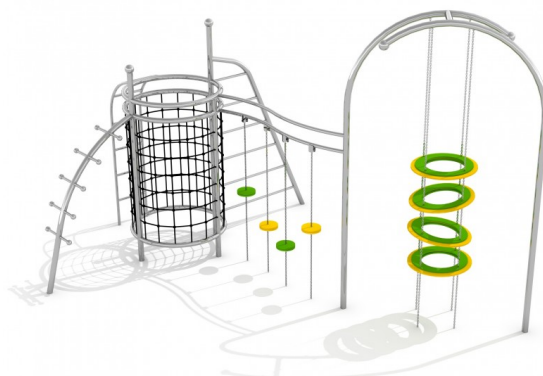

ESKALO 4

Code: K704

Description

Climbing frame with stylistics referring to the shapes of the snail and vivid colors. Construction and slide made of stainless steel resistant to weather conditions and intensive use. Posts are ended with balls so construction looks like snail horns. The floor is made of HPL with non-slip texture. Due to this solution, the floor is soft, safe and it is not heating during sunny days and it is not freezing during the winter.

This playground set is dedicated to teenagers.

Climbing structure is designed like a fitness device to keep a young person healthy, energetic and lively.

* All stainless steel Limako products are available in galvanized and powder painted version.

Playground device consists of

- 3x climbing ladders in different shapes
- 2x frames connected with each other
- 4x wheels suspended on the chains
- 1x bridge with wheels suspended on the chains
- 1x chimney climbing with net

Product details

- Dimensions: 5,10 x 3,56 x 2,85 m
- Safety area: 8,34 x 7,04 m
- Free fall height: 2,0 m
- Age: above 6 years
- Certificate confirming compatibility with norm EN 1176

Materials

Construction made of stainless steel resistant to weather conditions and intensive use. Wheels made of HDPE material.