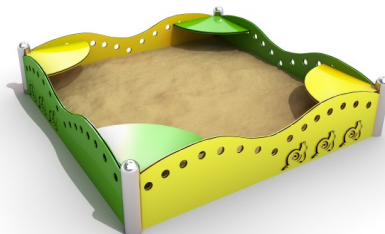

## Description

Playground sandbox with stylistics referring to the shapes of the snail and vivid colors. Construction made of stainless steel resistant to weather conditions and intensive use. The panels and the seats made of HDPE material.

## Playground device consists of

- 4x posts
- 4x panels
- 4x seats

## Product details

- Dimensions: 1,50 x 1,50 x 0,35 m
- Safety area: 4,50 x 4,50 m
- Age: under 3 years

## Materials

Construction made of stainless steel. The panels and seats made of HDPE material.

All images are for illustrative purposes only and may vary from the actual product.