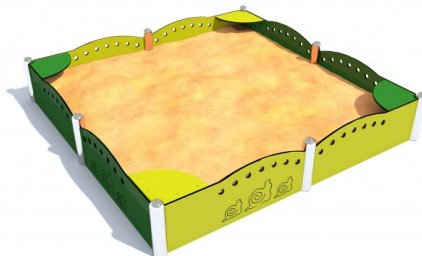

SABLO 4

Code: K954

Description

Playground sandbox with stylistics referring to the shapes of the snail and vivid colors. Construction made of stainless steel resistant to weather conditions and intensive use. The panels and the seats made of HDPE material.

* All stainless steel Limako products are available in galvanized and powder painted version.

Playground device consists of

- 8x posts
- 8x panels
- 4x seats

Product details

- Dimensions: 2,00 x 2,00 x 0,35 m
- Safety area: 5,00 x 5,00 m
- Age: under 3 years

Materials

Construction made of stainless steel. The panels and seats made of HDPE material.

All images are for illustrative purposes only and may vary from the actual product.