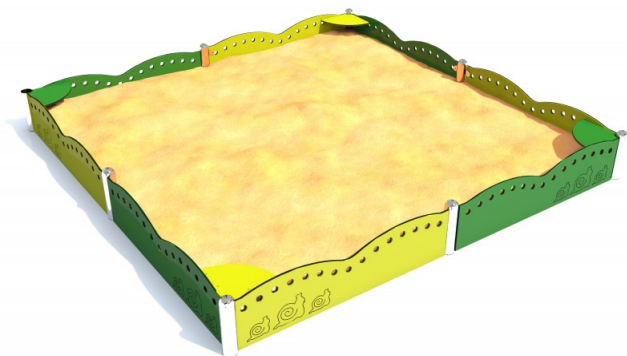

SABLO 5

Code: K955

Description

Playground sandbox with stylistics referring to the shapes of the snail and vivid colors. Construction made of stainless steel resistant to weather conditions and intensive use. The panels and the seats made of HDPE material.

* All stainless steel Limako products are available in galvanized and powder painted version.

Playground device consists of

- 8x posts
- 8x panels
- 4x seats

Product details

- Dimensions: 2,92 x 2,92 x 0,35 m
- Safety area: 5,92 x 5,92 m
- Age: under 3 years

Materials

Construction made of stainless steel. The panels and seats made of HDPE material.

All images are for illustrative purposes only and may vary from the actual product.