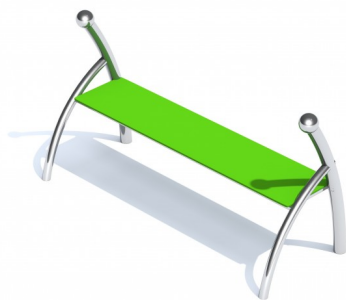

SEGO 1

Code: K901

Description

Playground bench without backrest with stylistics referring to the shapes of the snail and vivid colors. Construction made of stainless steel resistant to weather conditions and intensive use. The seat made of HDPE material. Thanks to this solution the seat it is not heating during sunny days and is not freezing during the winter. Posts ending with decorating round ball.

* All stainless steel Limako products are available in galvanized and powder painted version.

Playground device consists of

- 1x seat without backrest

Product details

- Dimensions: 1,55 x 0,61 x 0,83 m

Materials

Construction made of stainless steel. The seat made of HDPE material.

All images are for illustrative purposes only and may vary from the actual product.