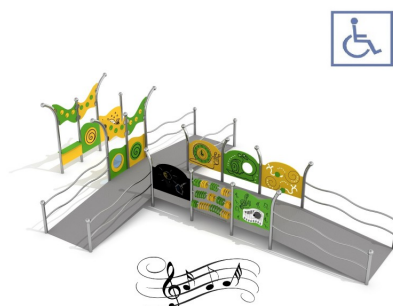

## Description

Multifunctional set for wheelchair users with music panels. Construction made of stainless steel. Music panels in colors yellow and green.

## Playground device consists of

- 3x entrance platform with banisters
- 1x music panels
- 1x drawing panel
- 1x counter
- 1x abacus
- 1x porthole panel
- 4x multifunctional panels

## Product details

- Dimensions: 8,91 x 6,39 x 2,25m
- Safety area: 11,82 x 9,38m
- Free fall height: 0,55m
- Certificate confirming compatibility with norm EN1176

## Materials

Construction made of stainless steel AISI 304. The education panels made of HDPE material with thickness 15mm.

All images are for illustration purpose only and may vary from the actual product.